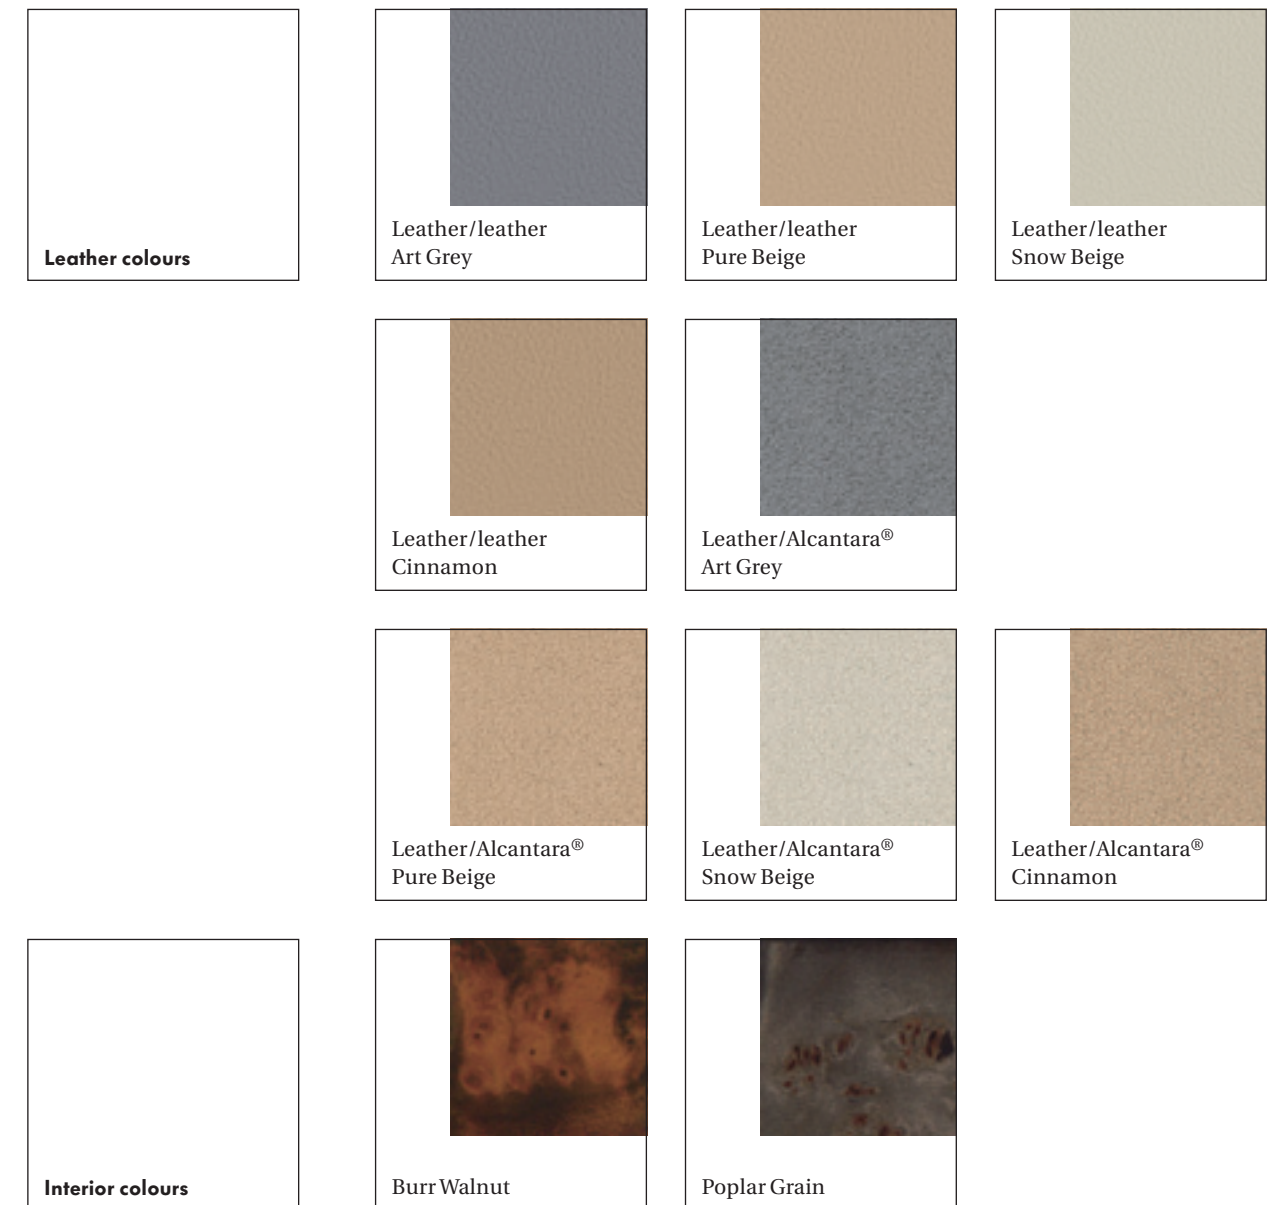

Colours.

Piano Black, Cinnamon, Burr Walnut: the Multivan Business colours appeal not only to the eye but to almost all your senses. The Multivan Business' interior and exterior offers a large selection of premium colours and materials that are perfectly harmonised.

*Option at extra charge. Only available for the Multivan Business with a wheelbase of 3,000 mm.

The colour examples represent only a small selection from the broad range available. On request, you can receive further examples from the comprehensive colour range for the Multivan Business. The illustrations on these pages can only be regarded as a general guide as the printing process cannot render the colours with absolute accuracy.